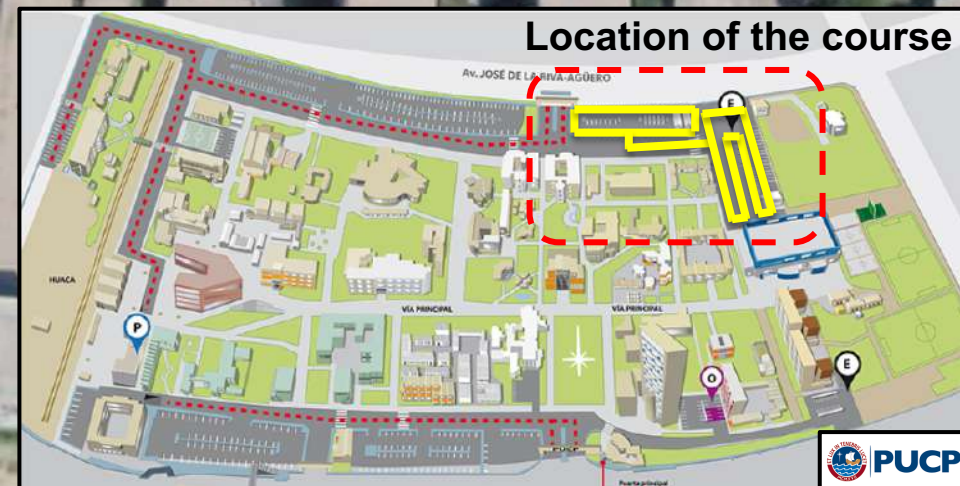

# COURSE MAPS

# Endurance Course

Approximate length of the course: 1.16 km

Location of the course

## Legend

- Start / End
- ▭ Speed Bump
- ⬮ Stop Sign
- ▭ Rumble Strip
- ▭ Slalom
- ▭ Quick Turn
- ▭ Parcel Area
- ➡ Course Direction

# Drag Course

Vehicle Lineup

Vehicle Slow Down

JUDGES

Approx. length of the course route: 300 m

Location of the course