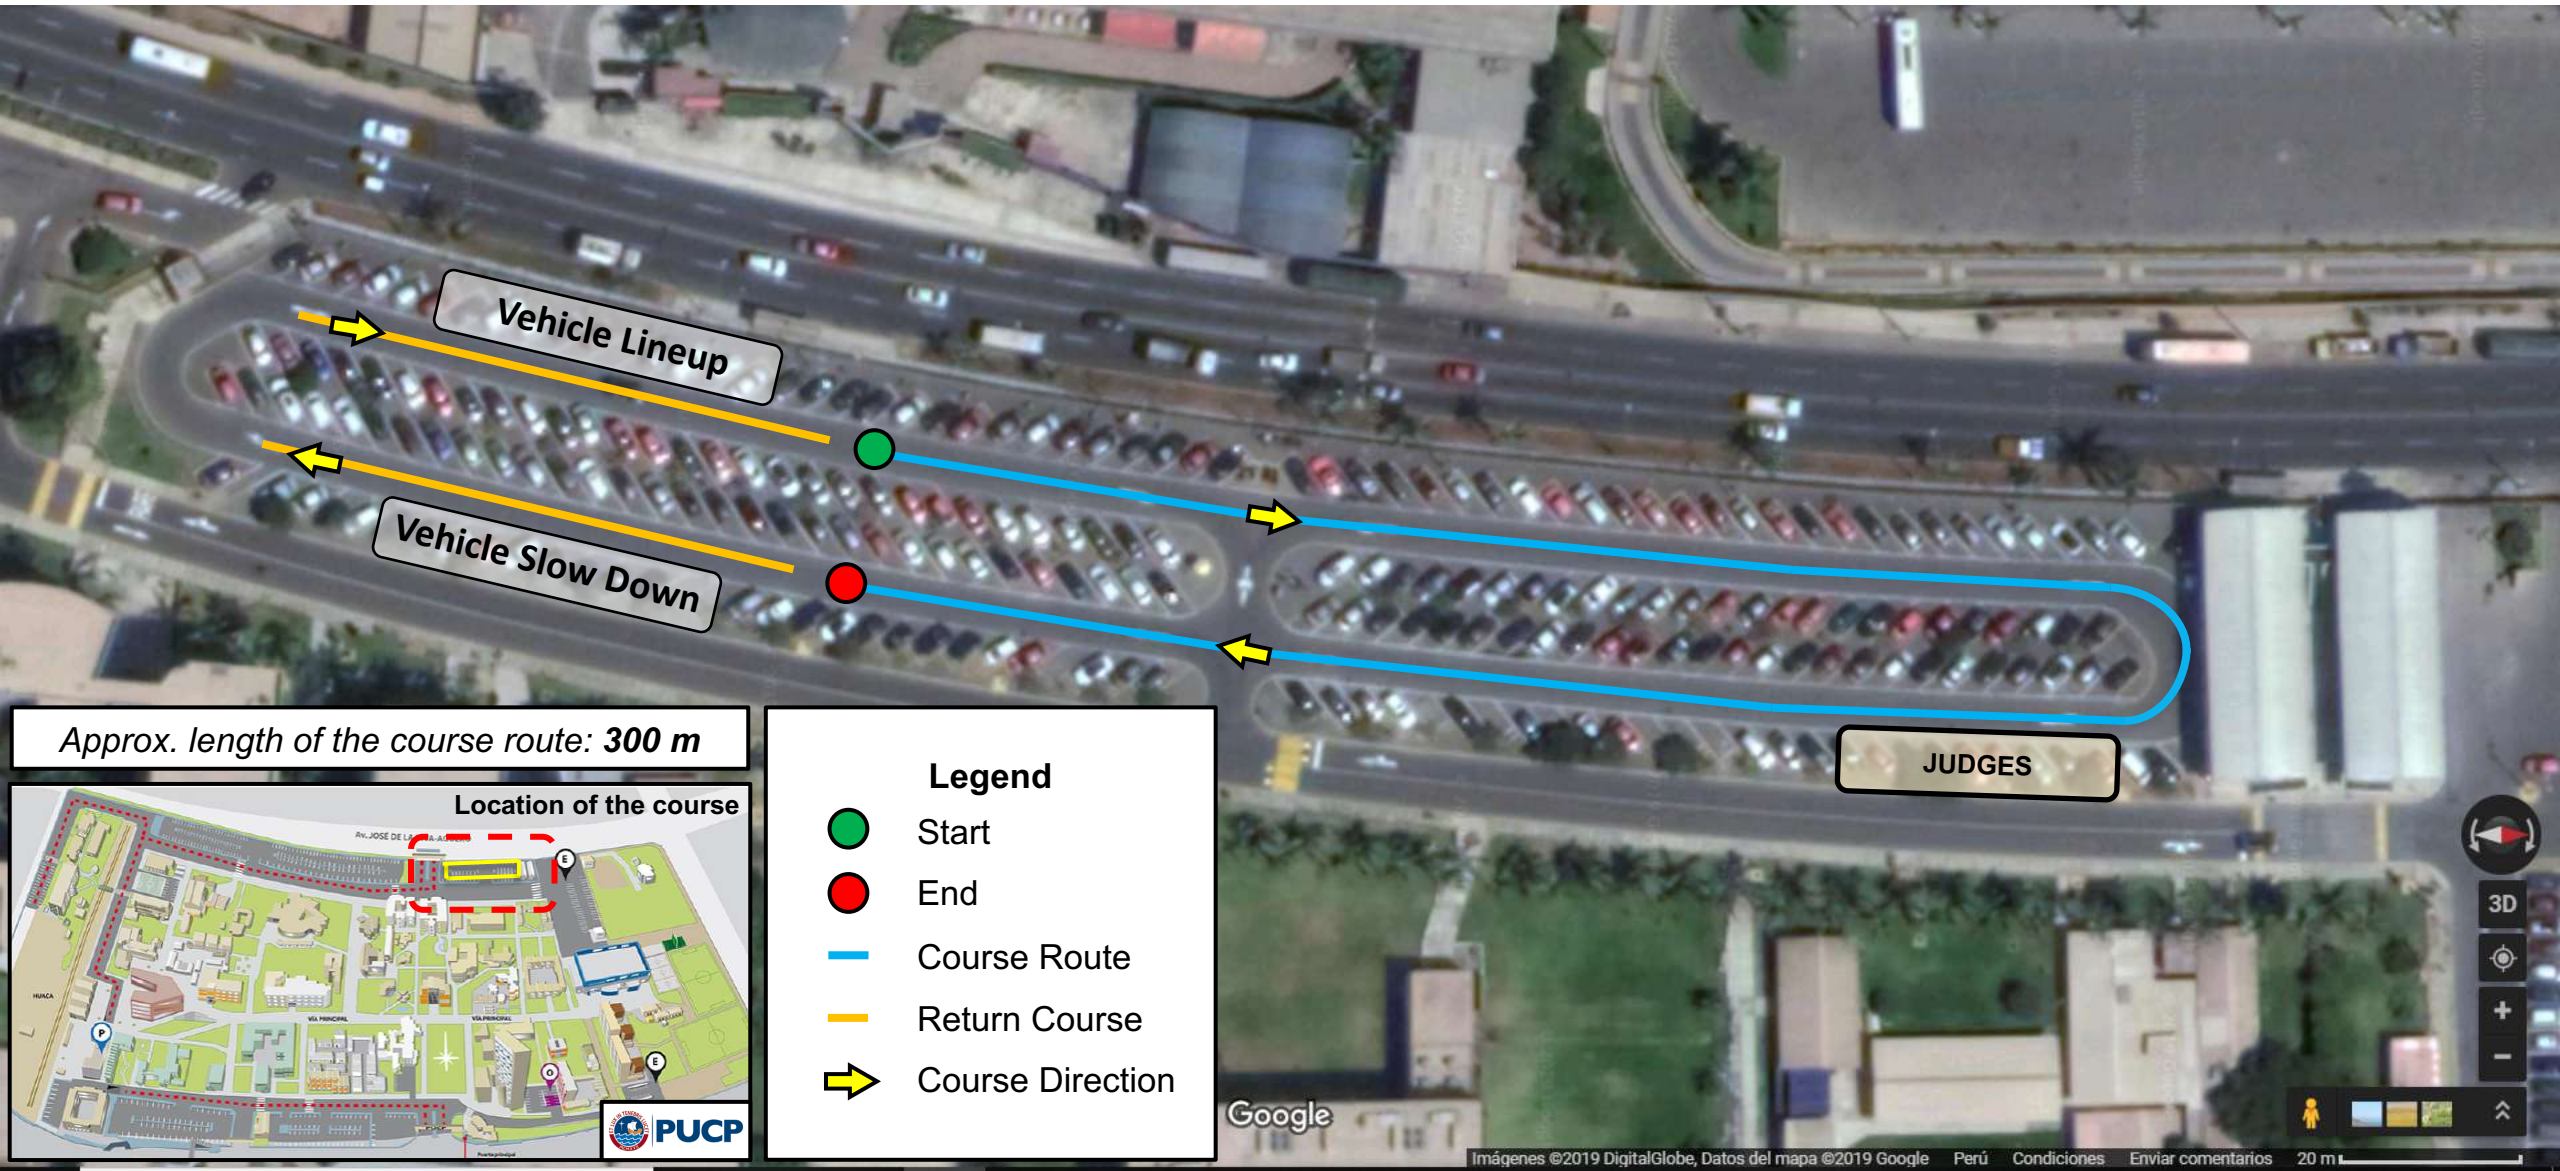

# Endurance Course

Approximate length of the course: 1.16 km

Location of the course

## Legend

- Start / End
- ▭ Speed Bump
- ⬮ Stop Sign
- ▭ Rumble Strip
- ▭ Slalom
- ▭ Quick Turn
- ▭ Parcel Area
- ➡ Course Direction

# Drag Course

Vehicle Lineup

Vehicle Slow Down

JUDGES

Approx. length of the course route: 300 m

Location of the course